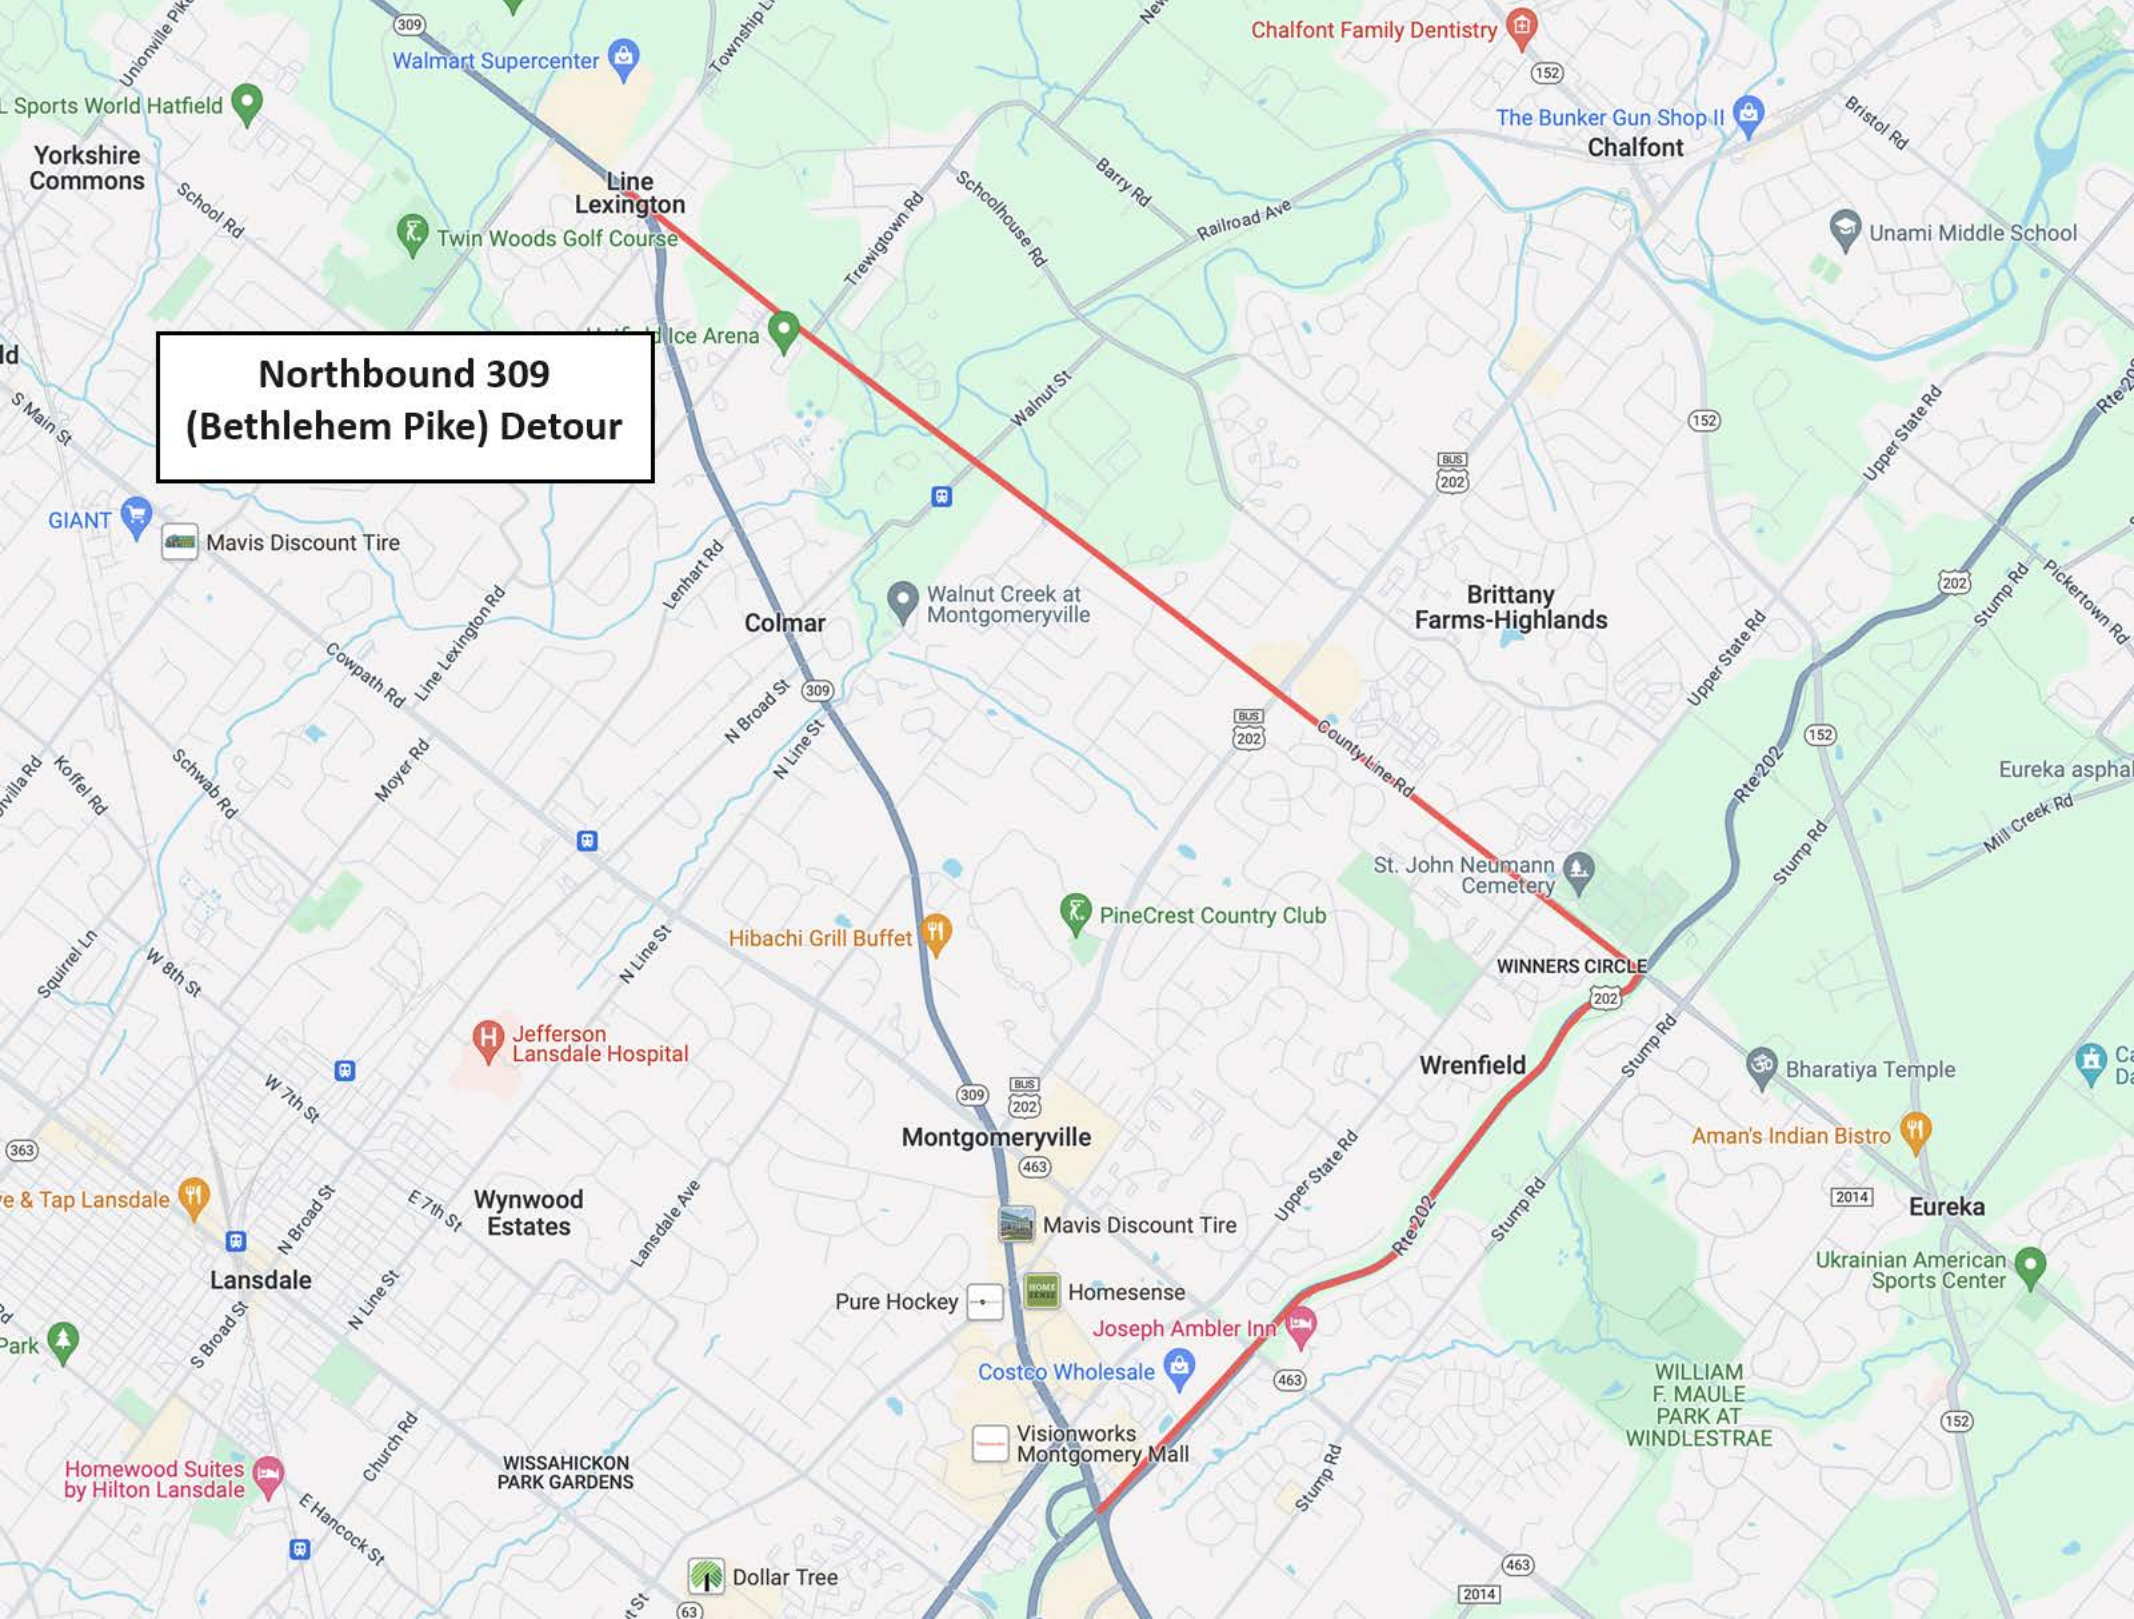

**Northbound 309  
(Bethlehem Pike) Detour**

**Southbound Business U.S. 202  
(Doylestown Road) Detour**

# Westbound Horsham Road (Route 463) Detour