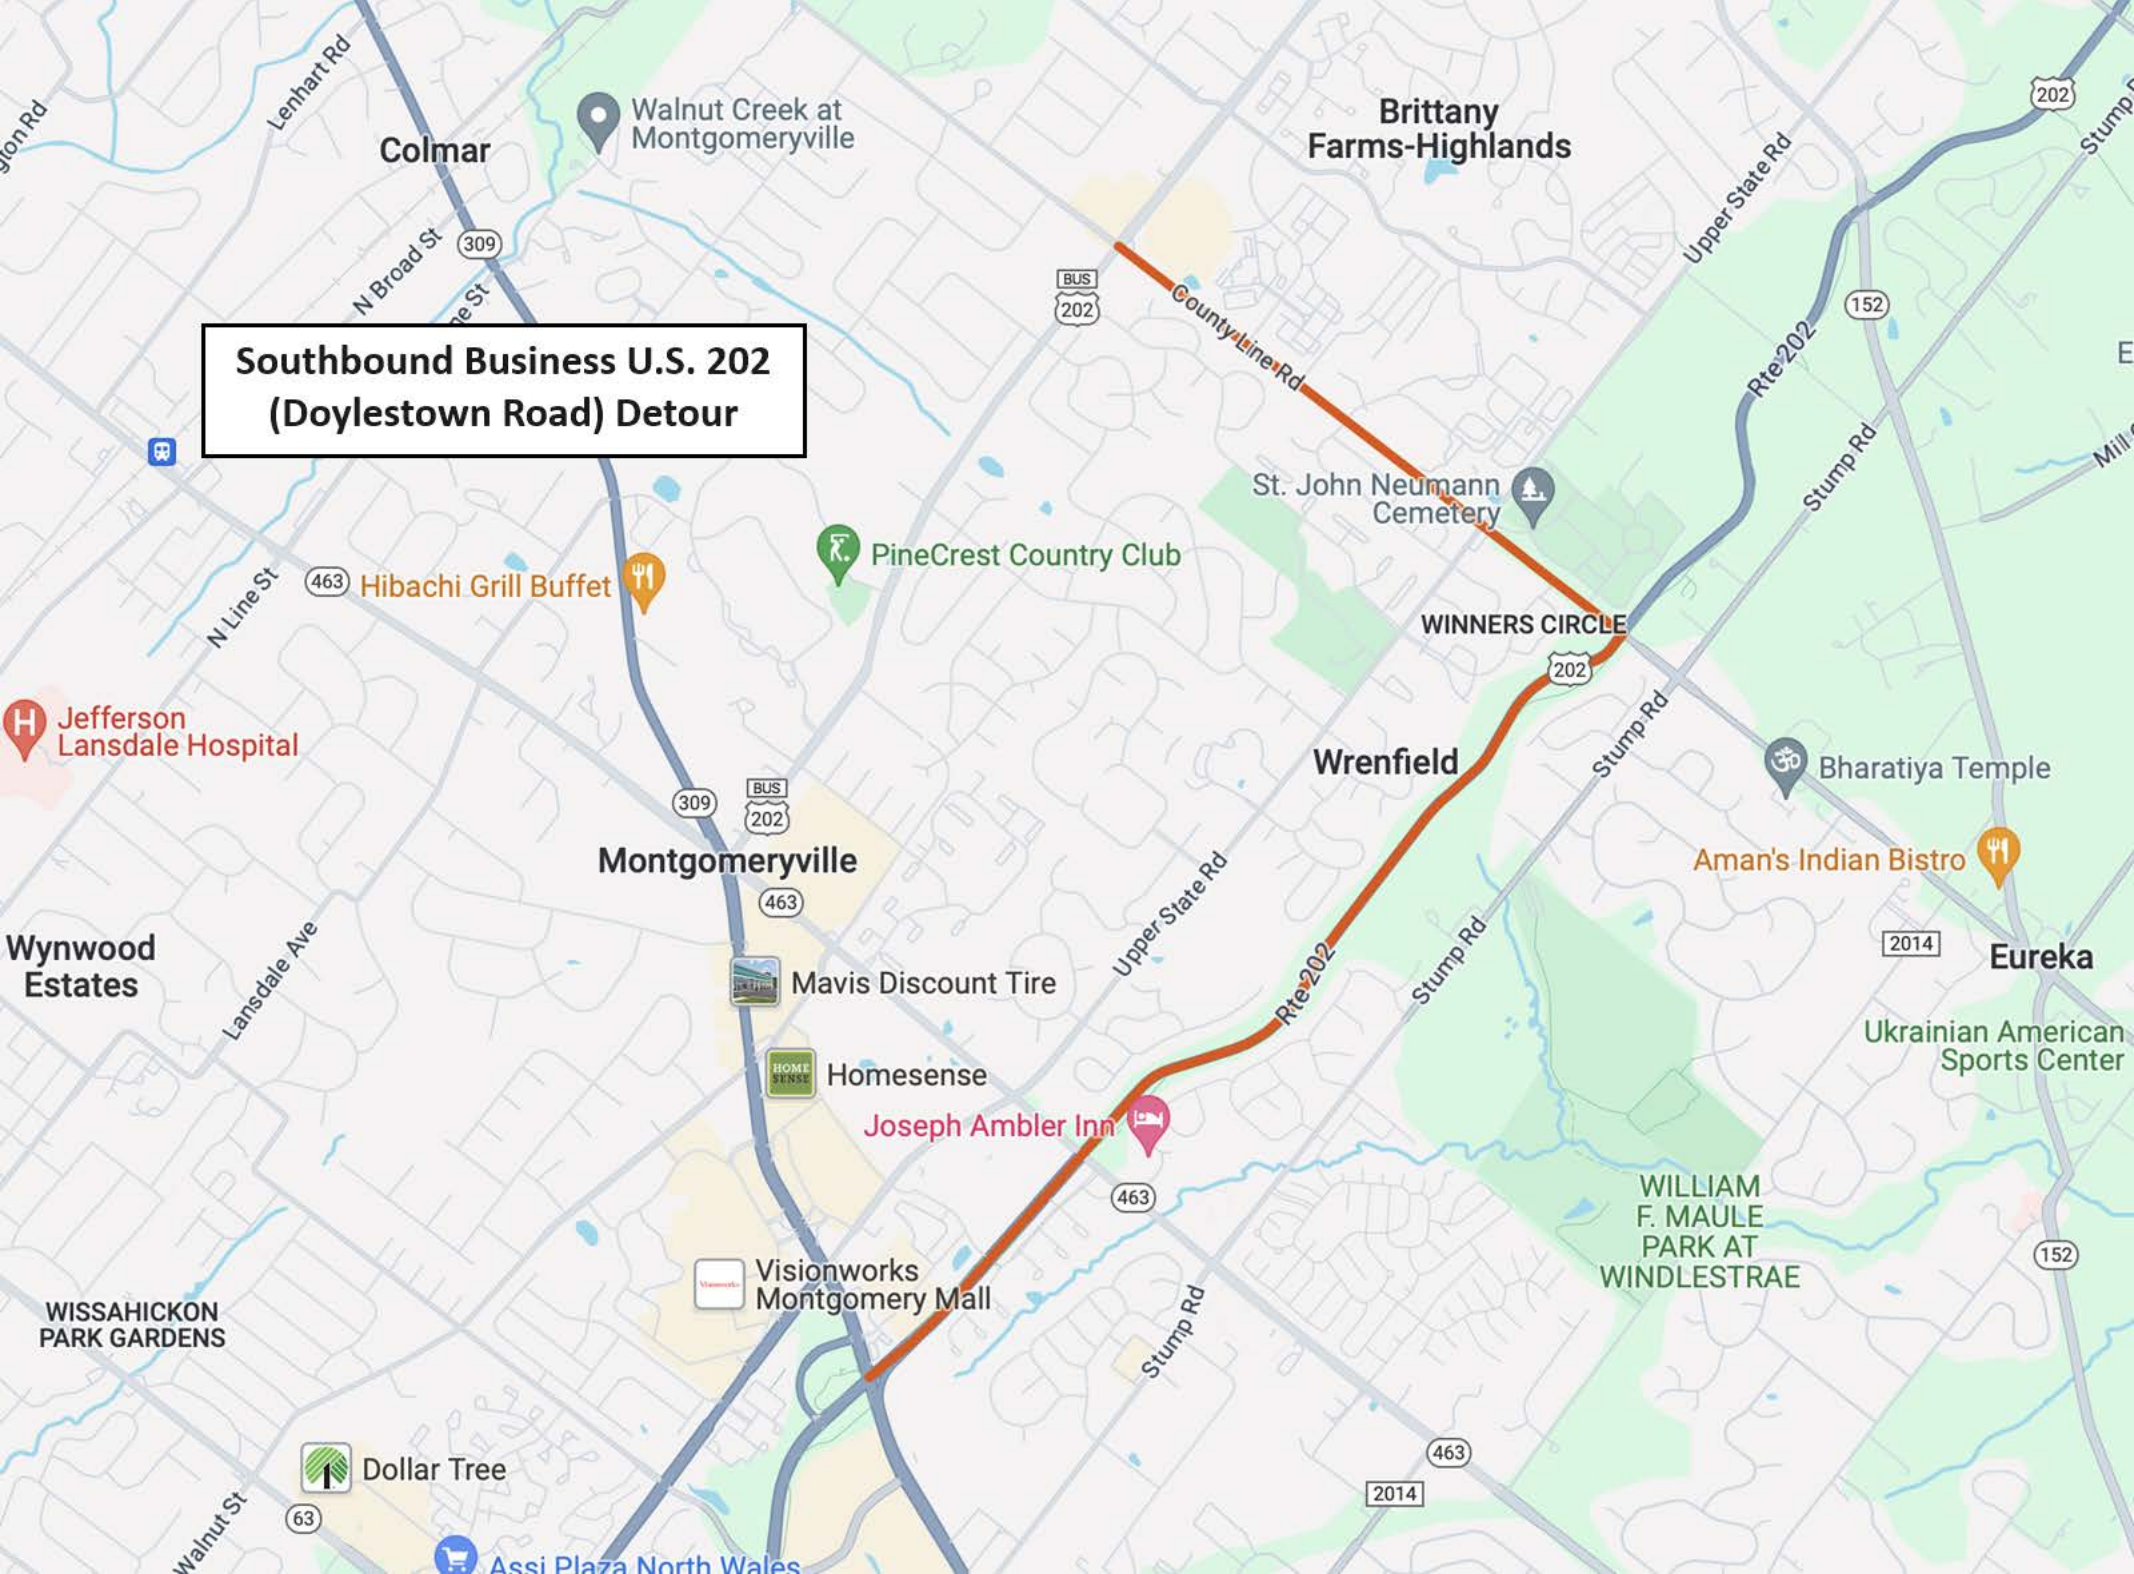

**Northbound 309  
(Bethlehem Pike) Detour**

**Southbound Business U.S. 202  
(Doylestown Road) Detour**

# Westbound Horsham Road (Route 463) Detour