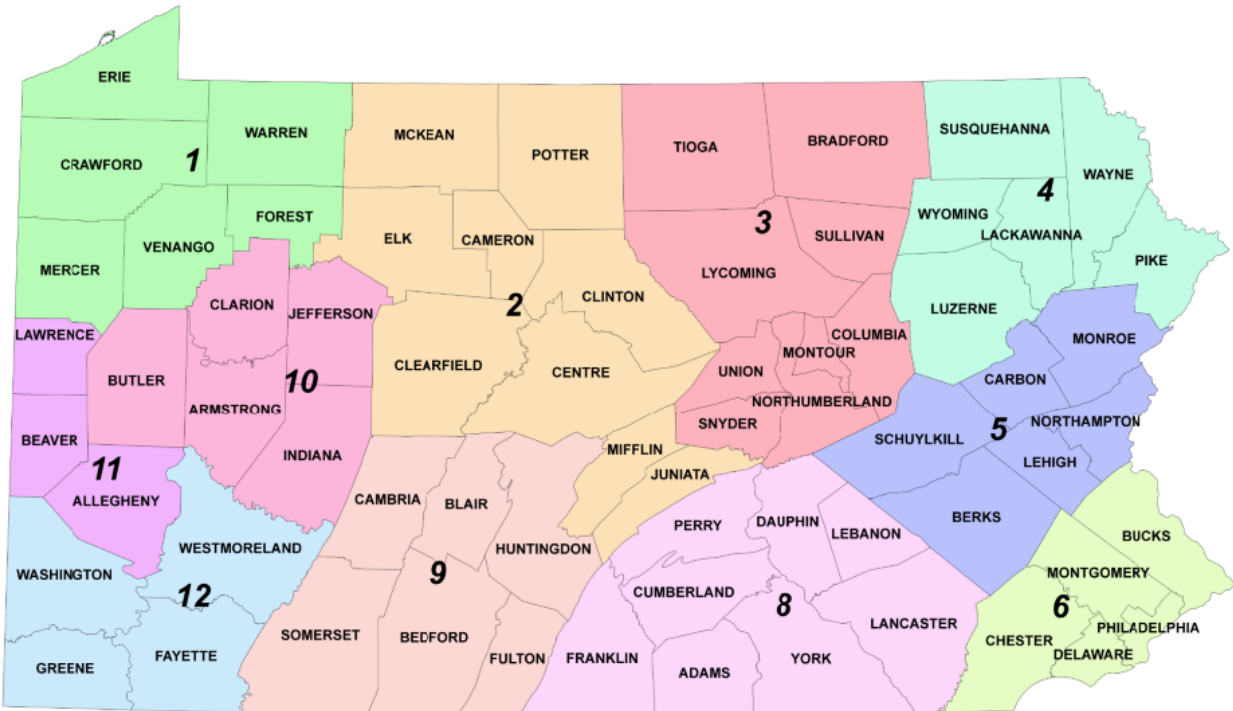

PennDOT Districts and TA Set-Aside Coordinators

District	Contact	Email	Phone
1	Lyndsie DeVito	ldevito@pa.gov	814-678-7174
2	Mark Schultz	markschult@pa.gov	814-765-0442
3	Chris King	chriking@pa.gov	570-368-4222
3	Aaron Crist	acrist@pa.gov	570-368-4279
4	April Hannon	ahannon@pa.gov	570-963-4076
5	Kerri Cutright	kcutright@pa.gov	610-871-4580
6	Joe Banks	jbanks@dvrpc.org	215-238-2898
6	Joe Natale	jnatale@dvrpc.org	610-205-6978
8	Carey Mullins	cmullins@pa.gov	717-783-2265
9	Dhruvkumar Patel	dhruvpatel@pa.gov	814-317-3040
10	Jeffrey Matko	jmatko@pa.gov	724-357-2526
11	Dina Salemi	dsalemi@pa.gov	412-429-2899
12	Josh Theakston	jtheakston@pa.gov	724-437-3147