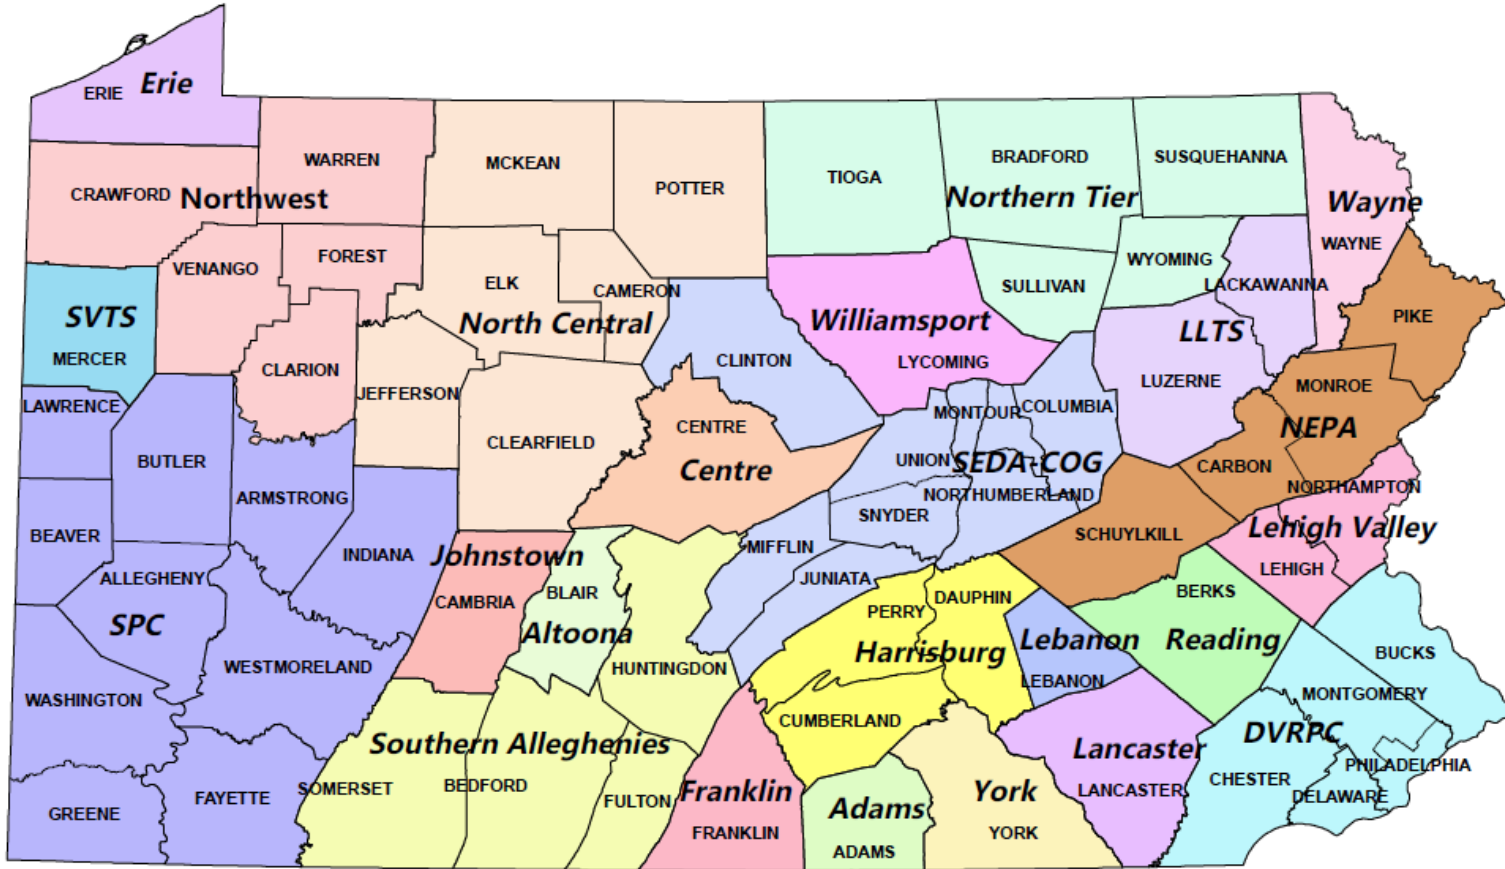

MPO and RPO TA Set-Aside Coordinators

Planning Organization	Contact	Email	Phone	Website
Adams County MPO	Andy Merkel	amerkel@adamscountypa.gov	717-337-9824	http://www.adamscounty.us/Dept/Planning/Pages/ACTPO.aspx
Adam County MPO	Laura Neiderer	lneiderer@adamscountypa.gov	717-337-9824	http://www.adamscounty.us/Dept/Planning/Pages/ACTPO.aspx
Altoona MPO	Wes Burket	wburket@blairplanning.org	814-693-2080	https://www.blairplanning.org/transportation-program
Centre County MPO	Anne Messner	amessner@crcog.net	814-231-3050	https://www.crcog.net/ccmpo
DVRPC MPO	Joe Natale	jnatale@dvrpc.org	610-205-6978	https://www.dvrpc.org/tap/pa
DVRPC MPO	Joe Banks	jbanks@dvrpc.org	215-238-2898	https://www.dvrpc.org/tap/pa
Erie County MPO	Emily Aloiz	ealoiz@eriecountypa.gov	814-451-7325	https://eriecountypa.gov/departments/planning-and-community-development/programs/metropolitan-planning-organization/
Franklin County MPO	Steve Thomas	sjthomas@franklincountypa.gov	717-261-3855	https://franklincountypa.gov/index.php?section=planning_fcmpo
Franklin County MPO	Quentin Clapper	qmclapper@franklincountypa.gov	717-261-3855	https://franklincountypa.gov/index.php?section=planning_fcmpo
HATS MPO	Andrew Bomberger	abomberger@tcrpc-pa.org	717-234-2639	https://www.tcrpc-pa.org/hats-about
Johnstown MPO	Chris Allison Jake Zerby	callison@co.cambria.pa.us jzerby@co.cambria.pa.us	814-472-2108 814-472-2106	https://cambriaplanning.org/transportation-planning/
Lackawanna Luzerne MPO (Lackawanna County)	Mary Liz Donato	donatoml@lackawannacounty.org	570-963-6400	https://www.lltsmpo.com/